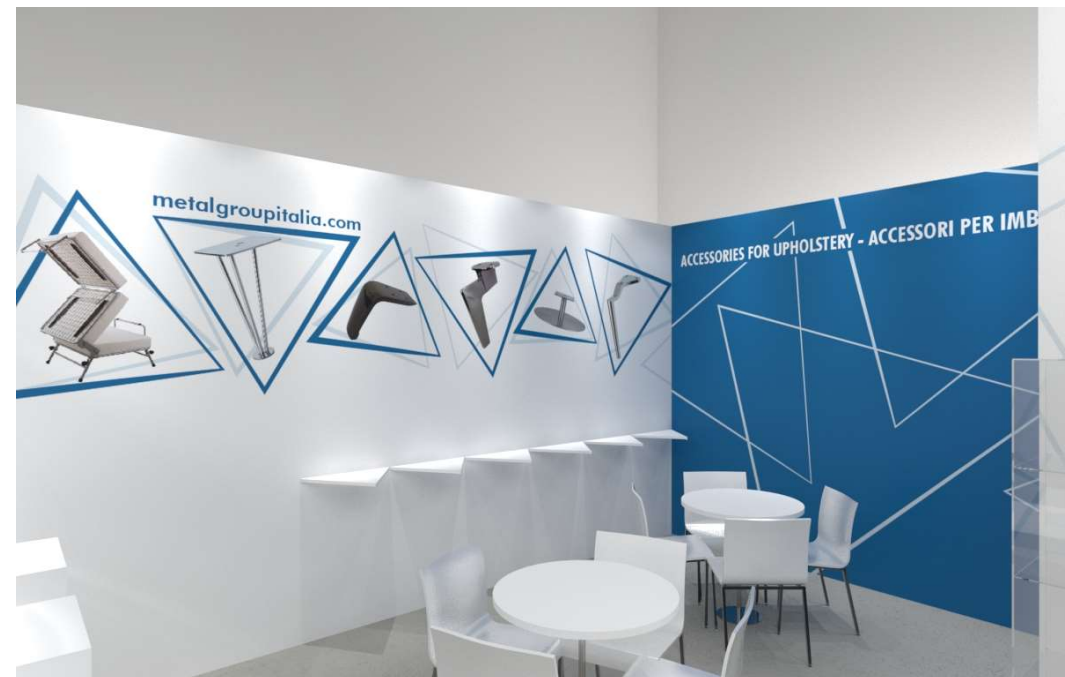

Meta 144

telaio verniciato
painted frame

h.350

Meta 144

telaio verniciato
con piano
painted frame with floor

h.370

CATALOGO 2019 / 2019 CATALOGUE

METALGROUP SRL