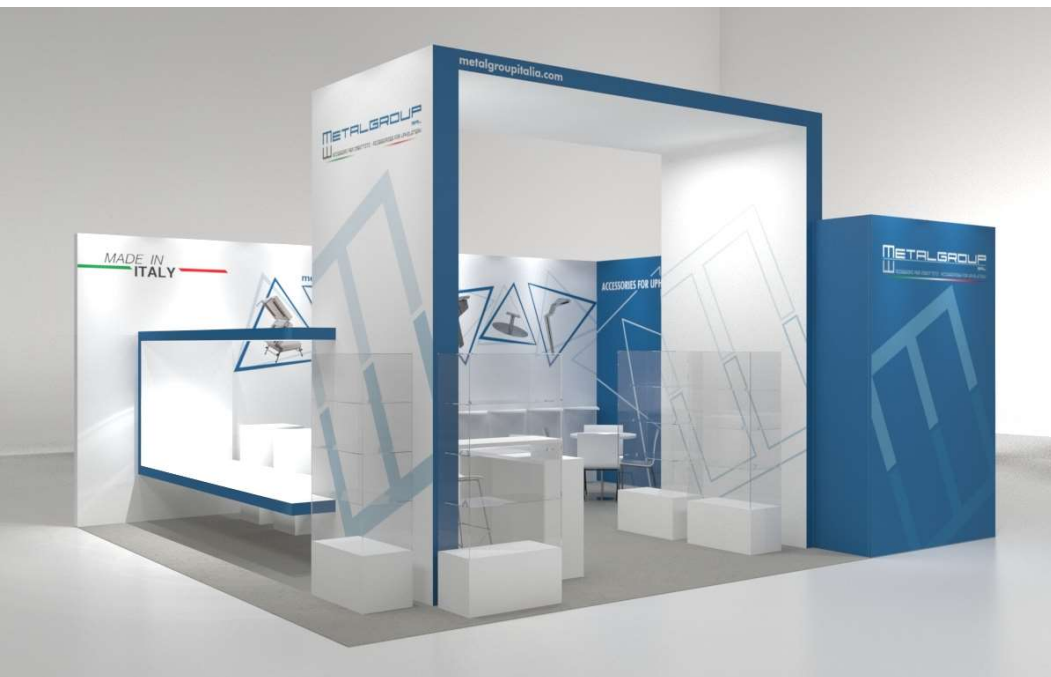

Meta 144

telaio verniciato
painted frame

h.350

Meta 144

telaio verniciato
con piano
painted frame with floor

h.370

CATALOGO 2019 / 2019 CATALOGUE

METALGROUP SRL